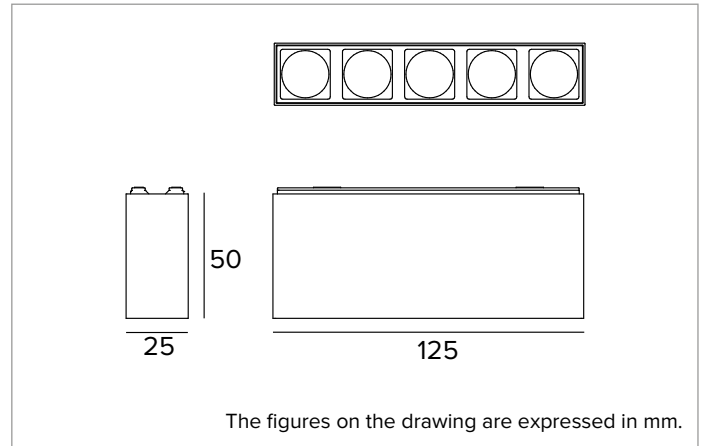

SOURCE

Hugh efficiency Ra90 LED Emitter.

Energy efficiency class: F

Nominal power: 7,3W

Nominal flux: 654lm

Colour rendering index: 90

Rf: 89.3

Rg: 104.3

CCT nominal: 3000K

SDCM: 2

Lifetime (L80/B10): >50000h tq +25°C

ILLUMINOTECHNICAL CHARACTERISTICS

The medium wide flood optical system has acrylic lenses and a black polycarbonate frame. The light is suitable for installation in work environments UGR<19 (EN12464-1).

Optic: LENS

Beam angles: MWFL

Optical efficiency: 72%

Fixture flux: 472lm

Luminous efficacy: 57lm/W

Photobiological safety: Compliant with RG1 low risk group

MECHANICAL CHARACTERISTICS

White painted die-cast aluminium body. Multiple fixed light, 125x25mm.

Colour and finish: Plaster white

Dimensions: 25x125mm

Weight: 0.13Kg

Version: 5X STANDARD

Degree of protection: IP20

ELECTRICAL CHARACTERISTICS

Fixture Power: 8W

Power supply: 48Vdc

Insulation Class: CLASS 3

Class F: YES

Ambient temperature: 0°C / +25°C

INSTALLATION

Extremely rapid, versatile and simple mechanical and electrical coupling system using magnets which support the fixture on the Power Track and feed power inside the fixture on all versions.

NOTES

110-277Vac version available on request.

WARRANTY

5 years.

Due to the technological evolution of the electronic components, the data provided may be updated, and as such, confirmation must be requested during the order process.

Luminous flux and power supply have +/-10% tolerances with respect to the indicated value. tq +25°C (CIE 121).

We reserve the right to make technical changes.

Targetti Sankey S.r.l.
Via Pratese, 164
50145 Firenze - Italy
Tel: +39 055 37911
targetti.com
targetti@targetti.com

CCIAA Firenze
Share Capital:
€ 500.000,00
VAT N. (IT):
01537660480
R.E.A: FI-275656

TARGETTI